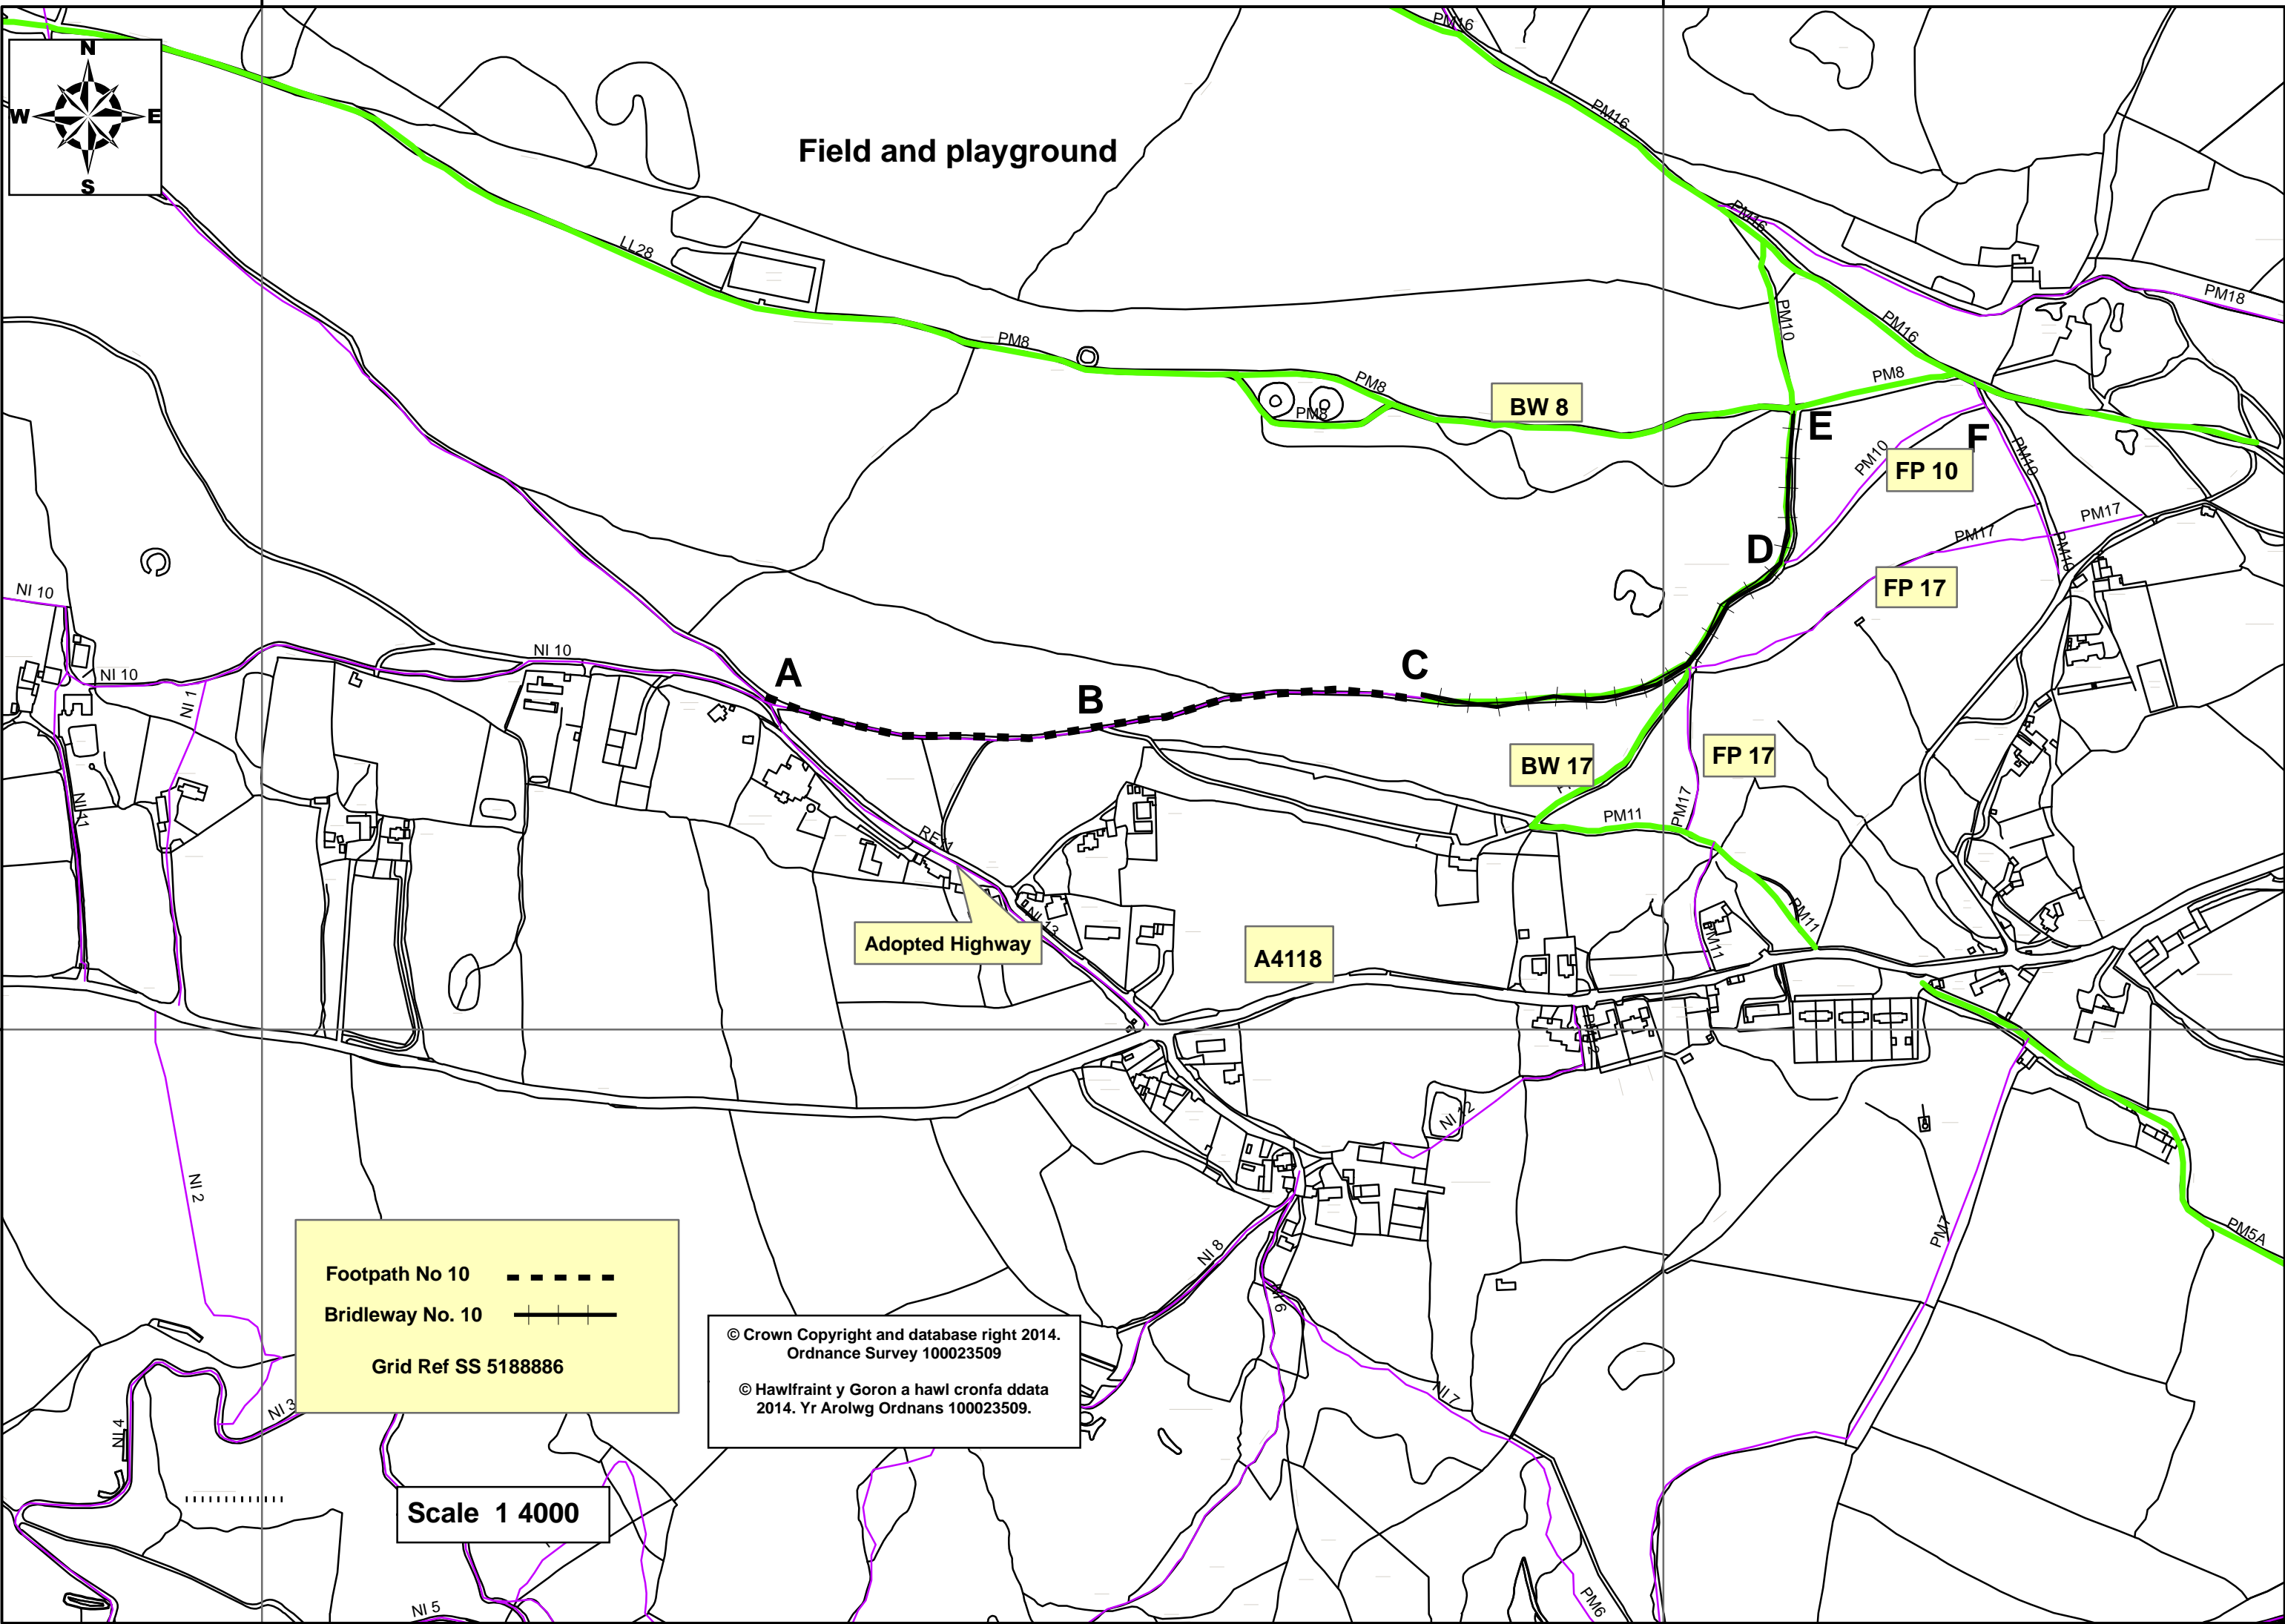

Field and playground

BW 8

FP 10

FP 17

BW 17

FP 17

Adopted Highway

A4118

Footpath No 10 - - - - -
Bridleway No. 10 - + - + -
Grid Ref SS 518886

© Crown Copyright and database right 2014.
Ordnance Survey 100023509
© Hawlfraint y Goron a hawl cronfa ddata
2014. Yr Arolwg Ordnans 100023509.

Scale 1 4000